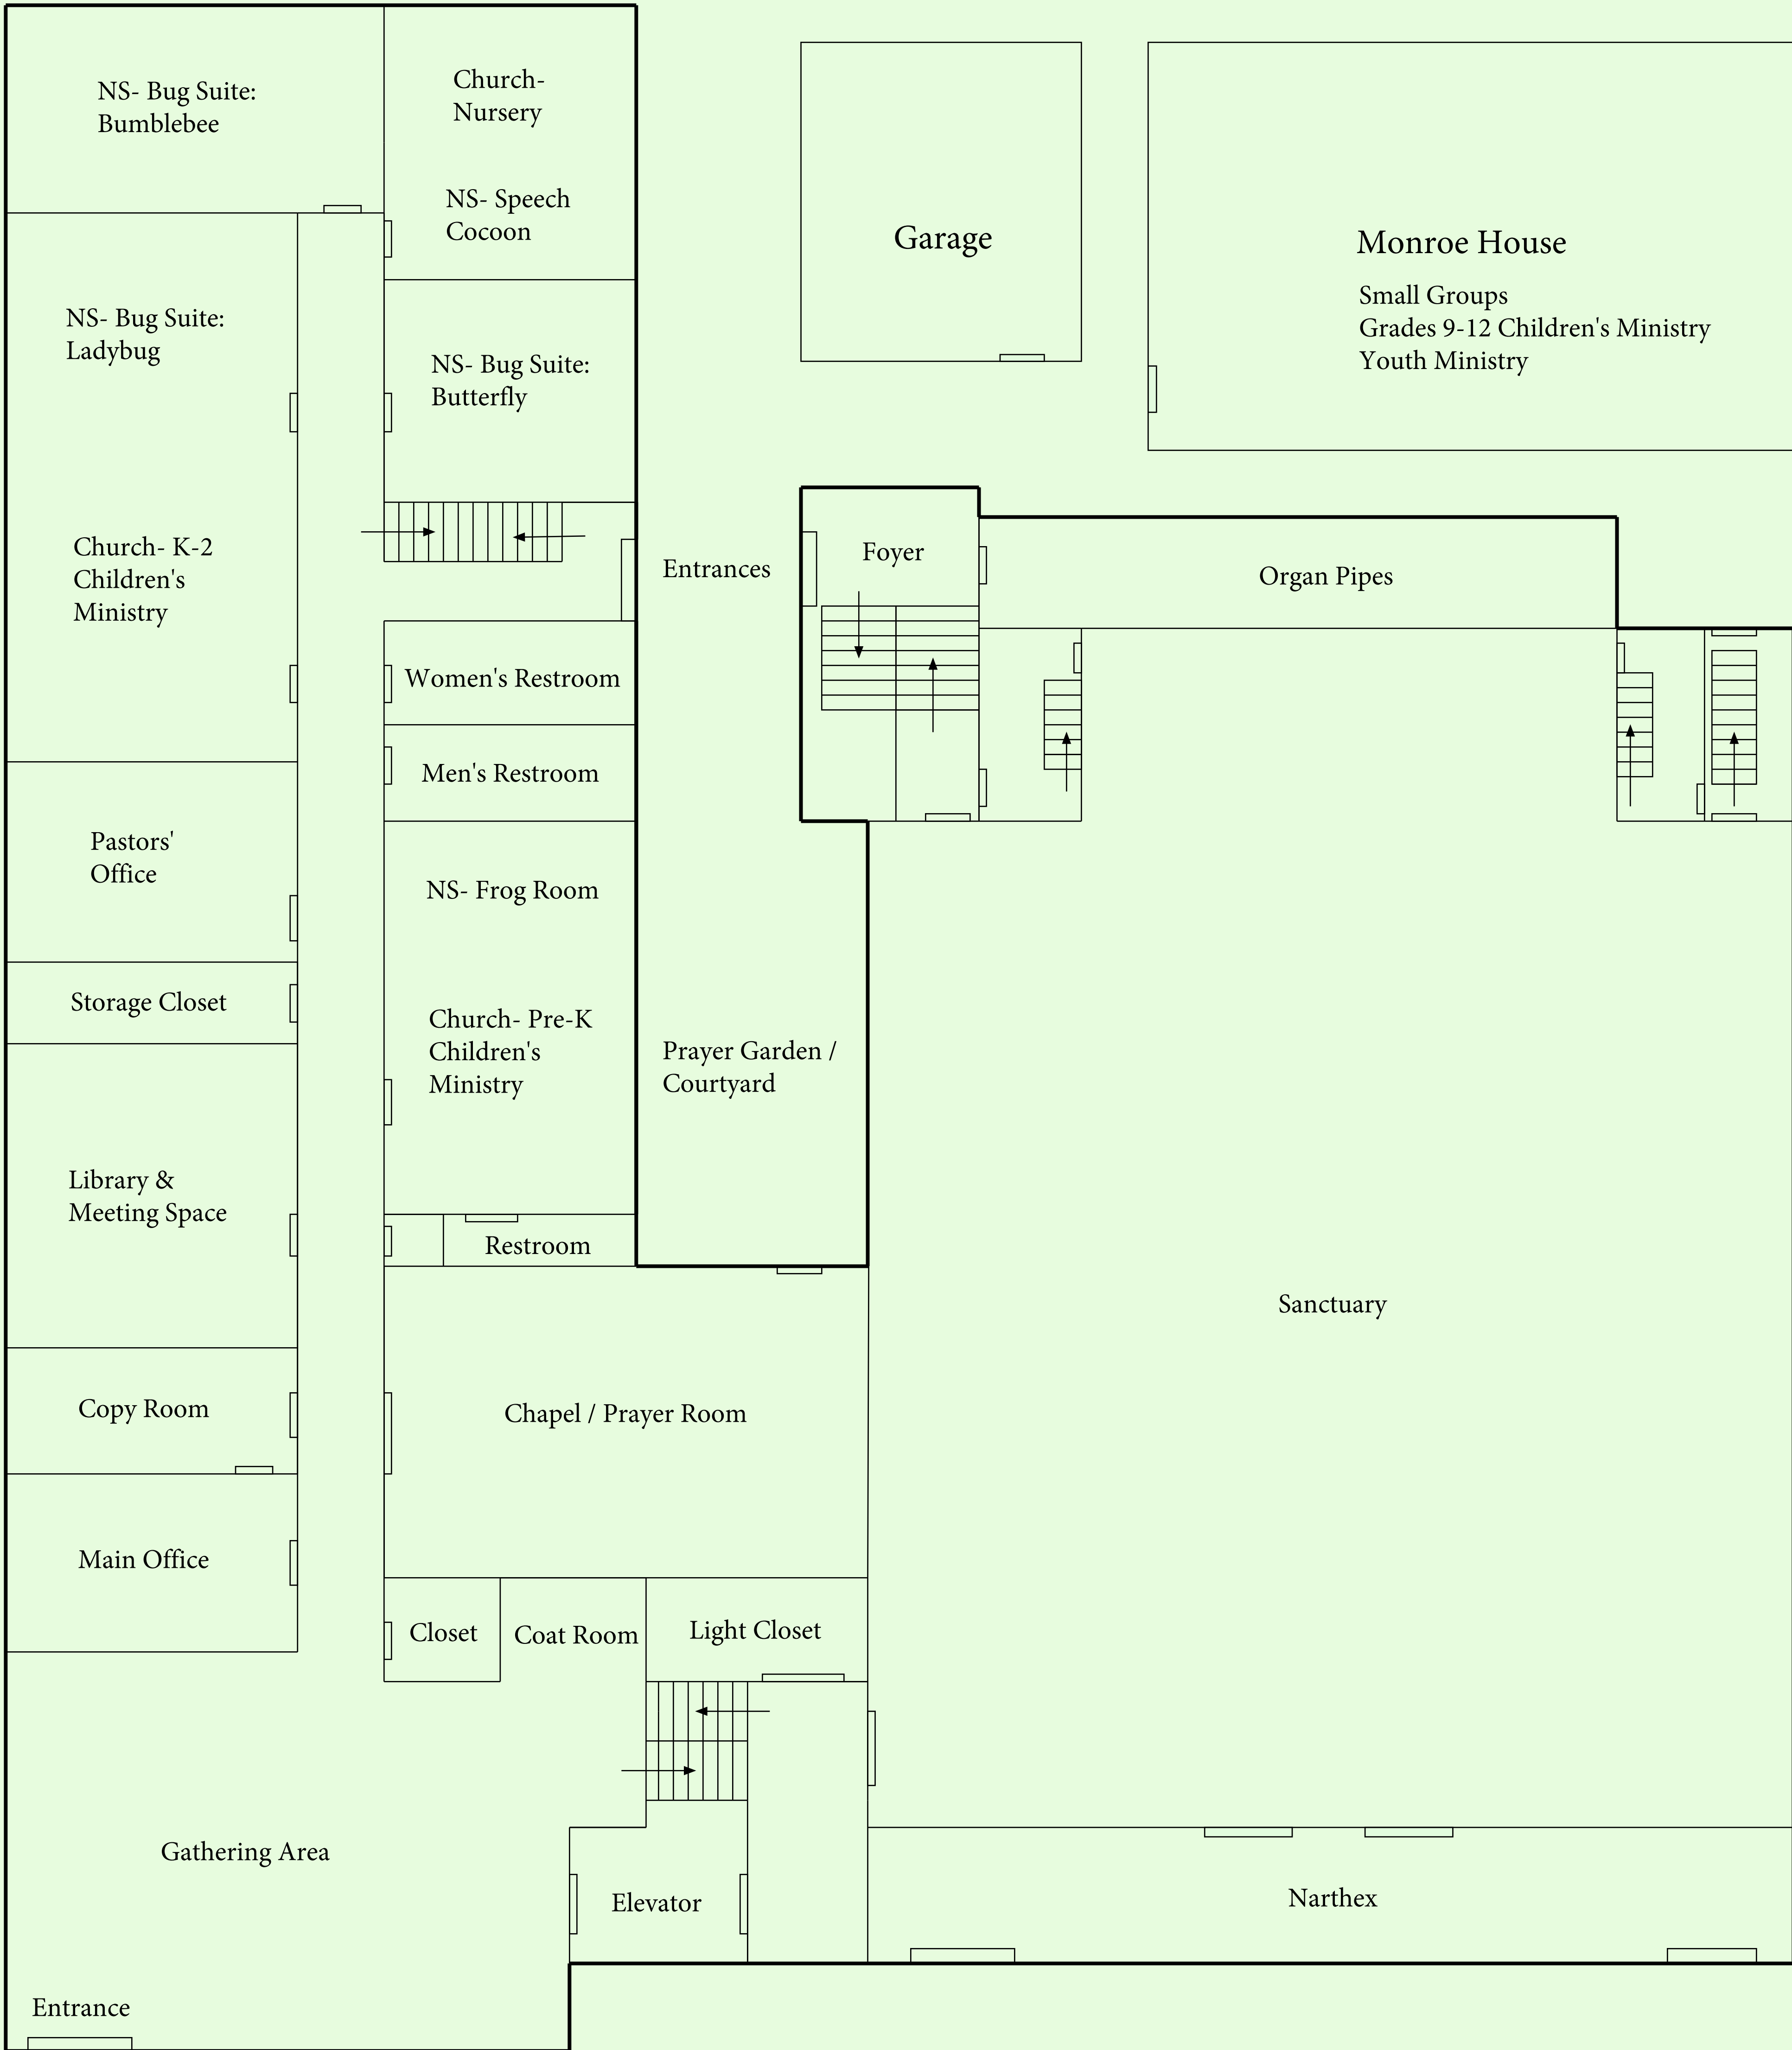

Main Floor

Basement

Top Floor

NS- Safari Suite

Music Office

Closet

Choir Room

Women's Restroom

Men's Restroom

Small Group
Room/Office

NS Office

NS- Ocean Suite:
Starfish

NS Storage

Choir Robe Room

NS- Ocean Suite:
Sea Turtles

Meeting Room