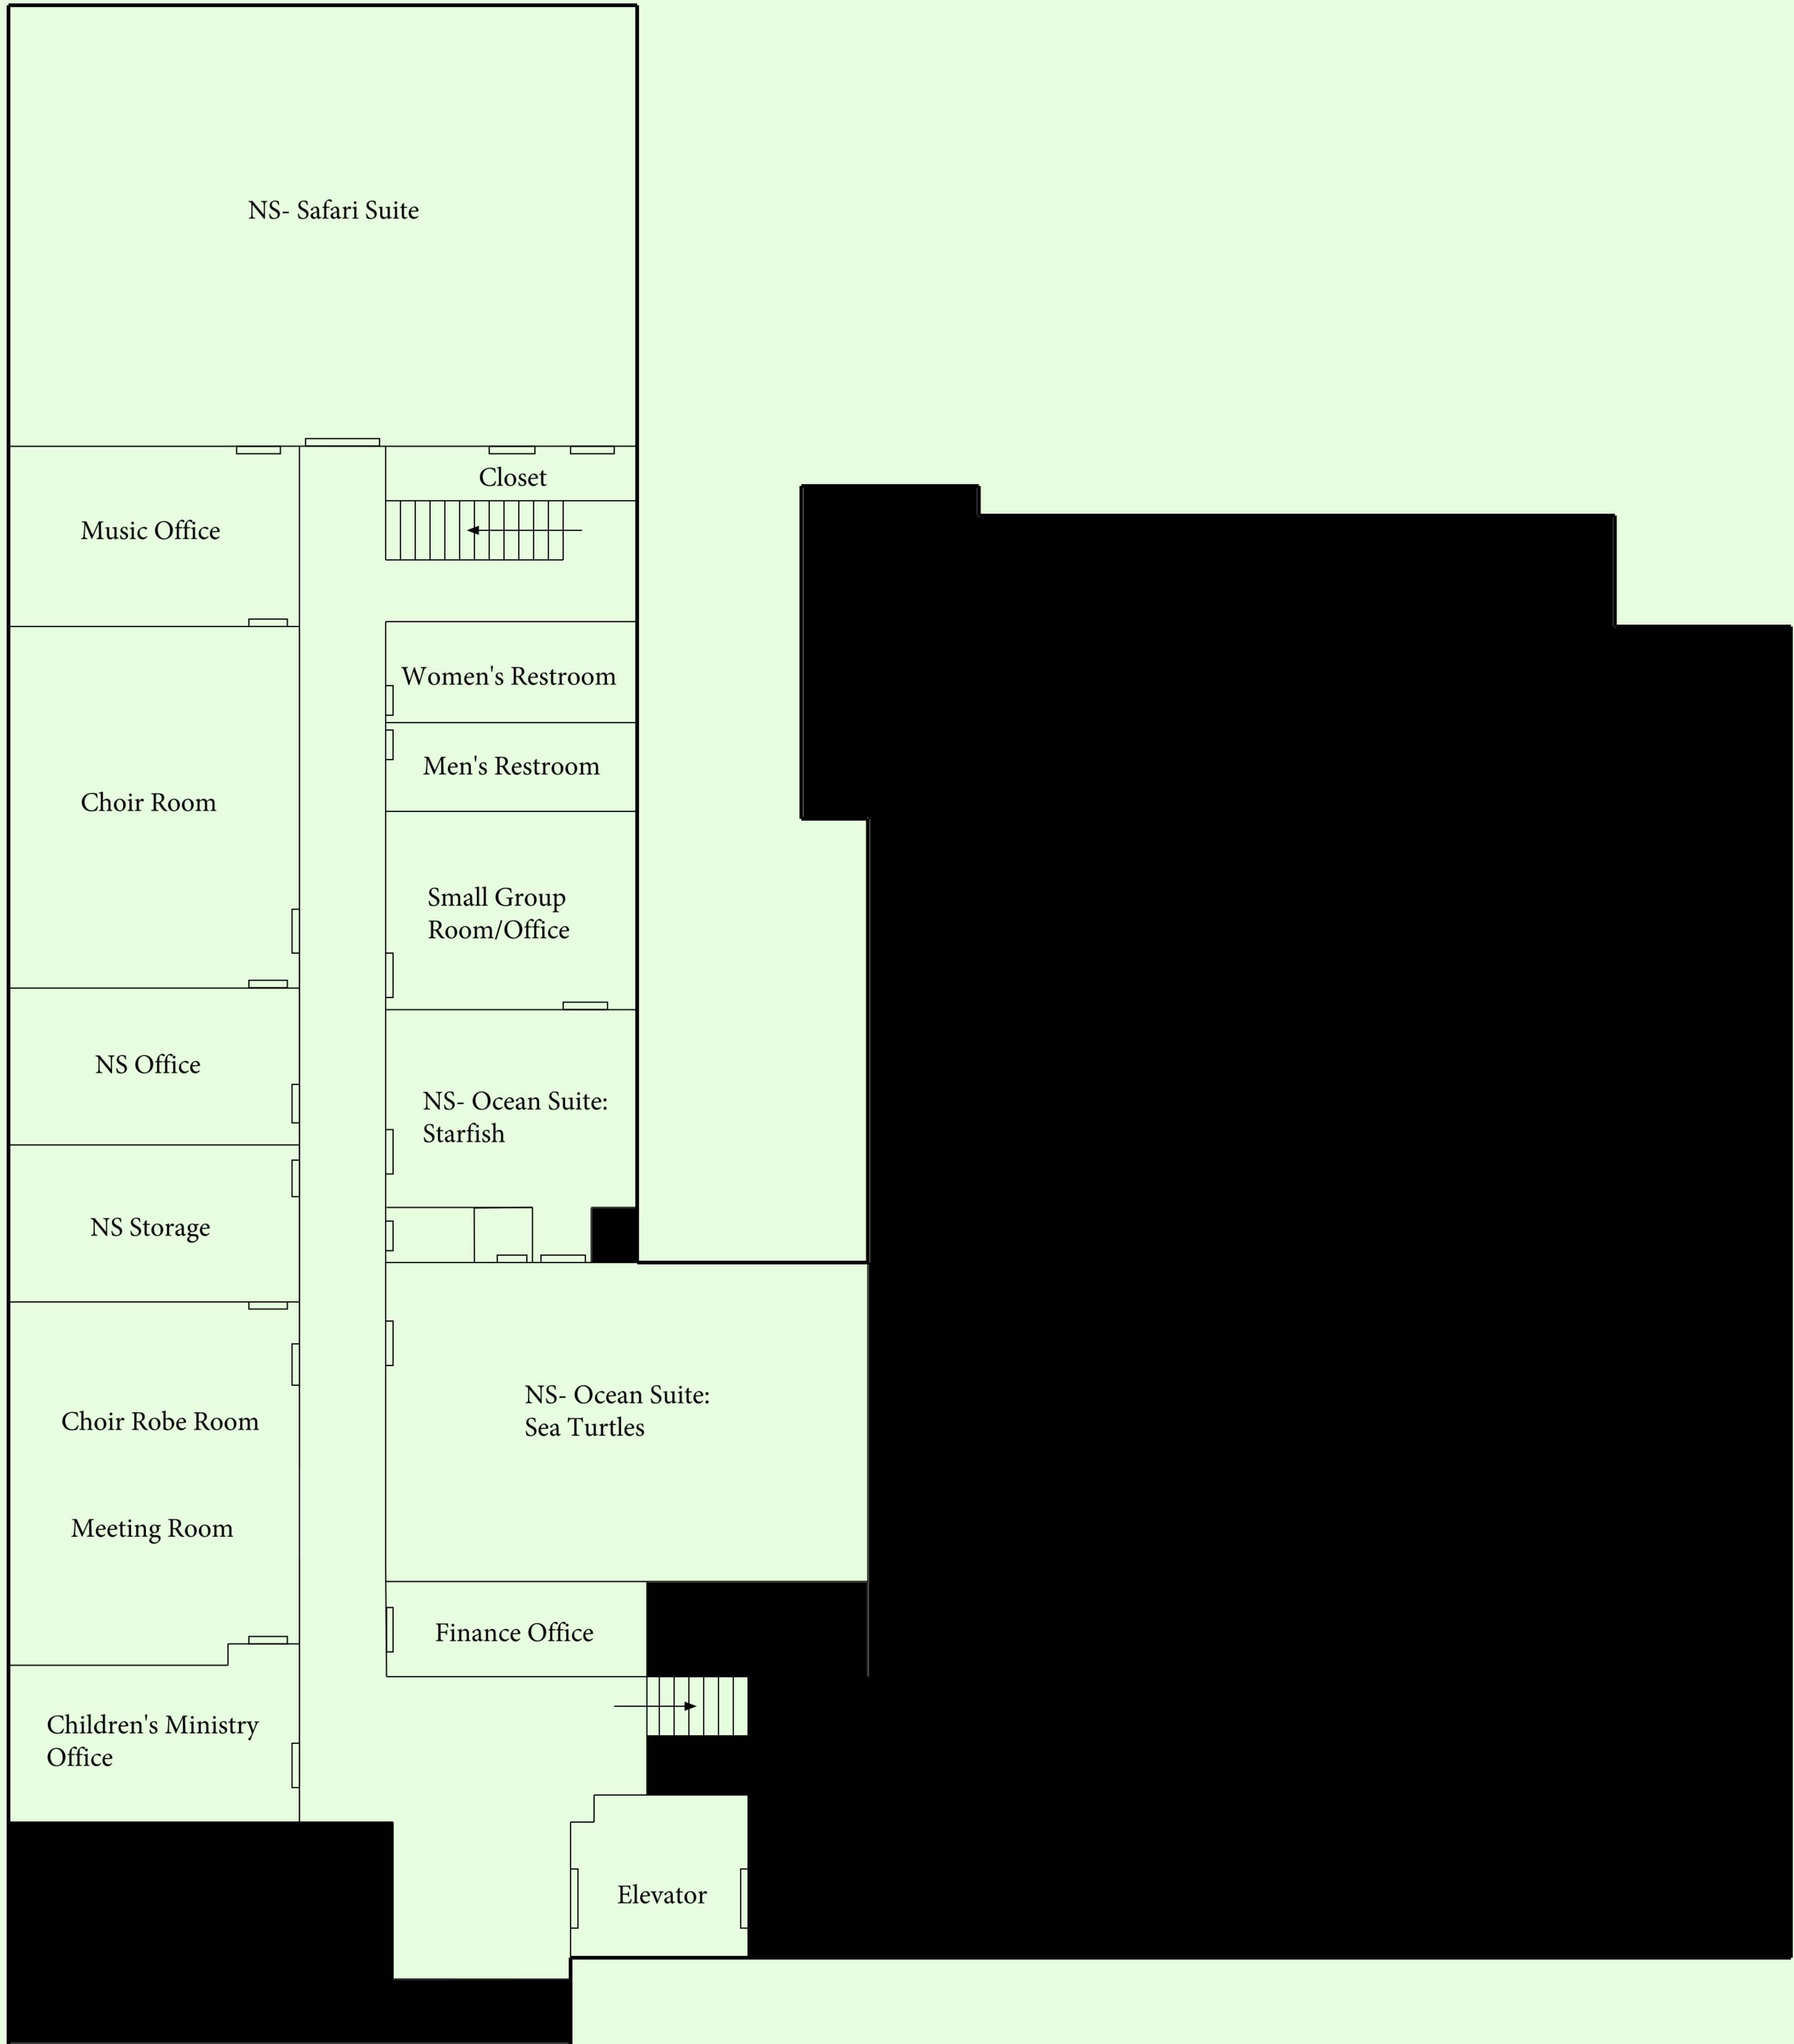

Main Floor

Basement

Top Floor

NS- Safari Suite

Music Office

Closet

Choir Room

Women's Restroom

Men's Restroom

Small Group
Room/Office

NS Office

NS- Ocean Suite:
Starfish

NS Storage

Choir Robe Room

NS- Ocean Suite:
Sea Turtles

Meeting Room